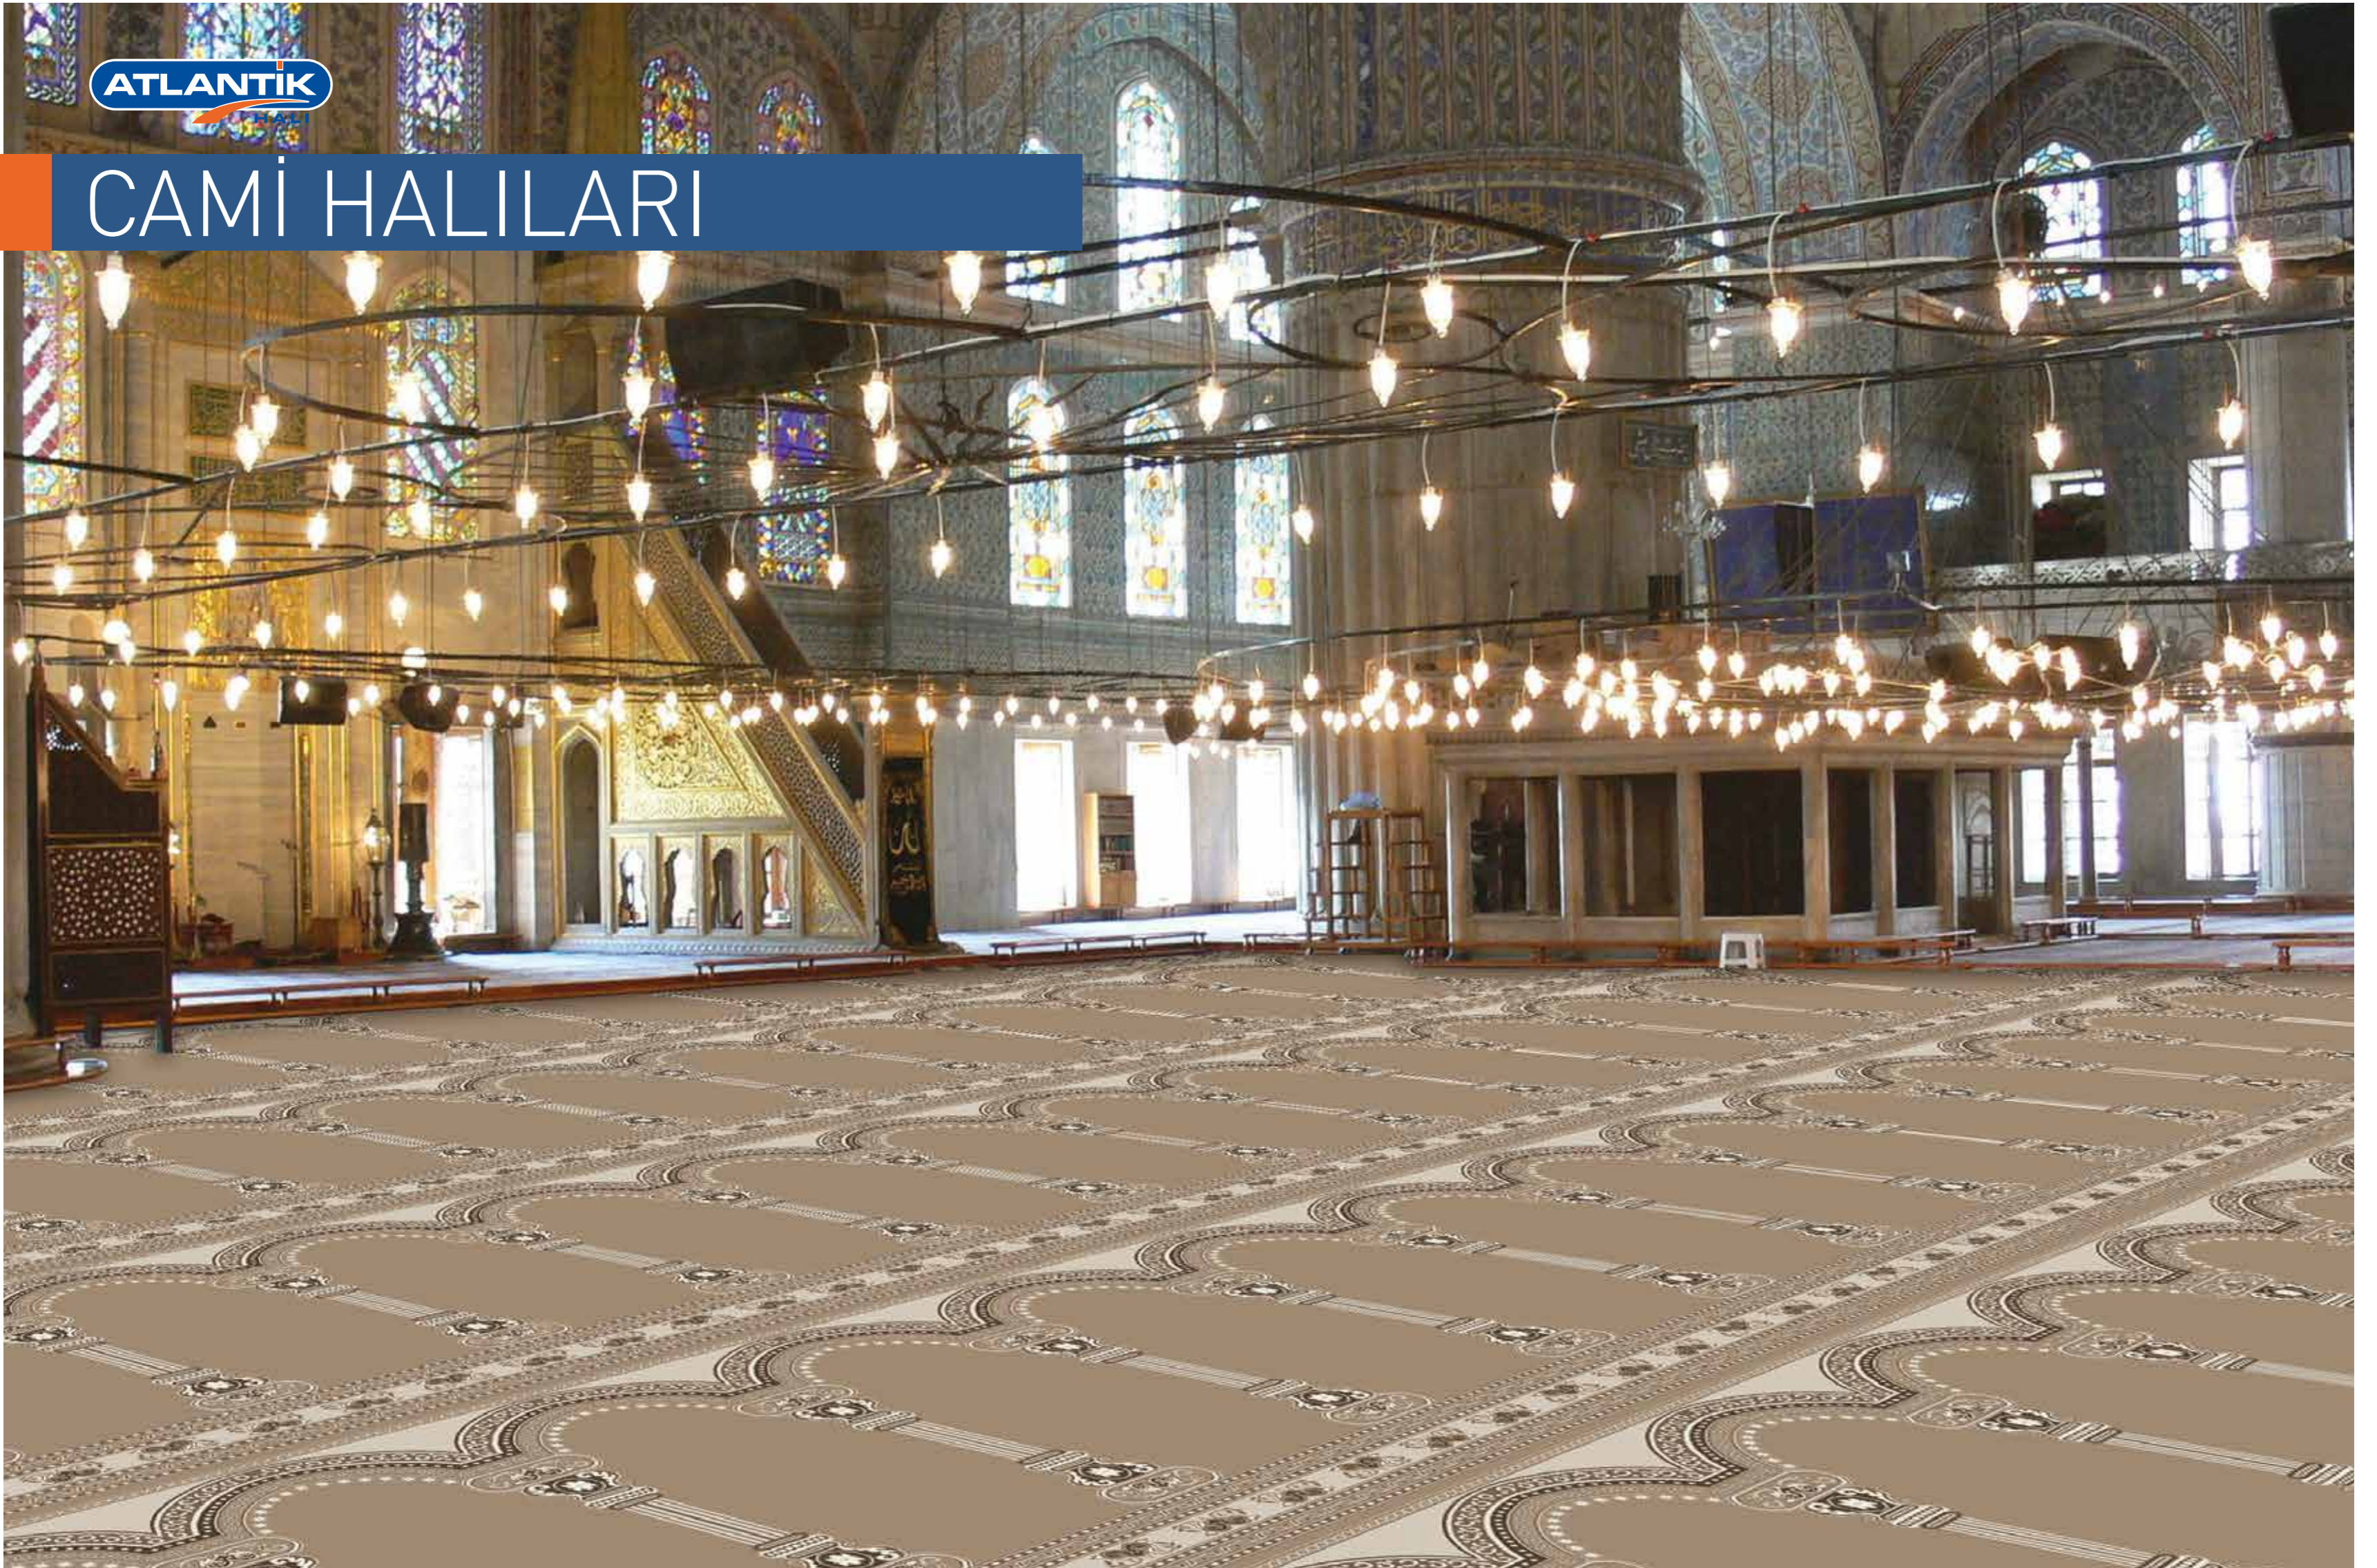

ATLANTIK

CAMİ HALILARI